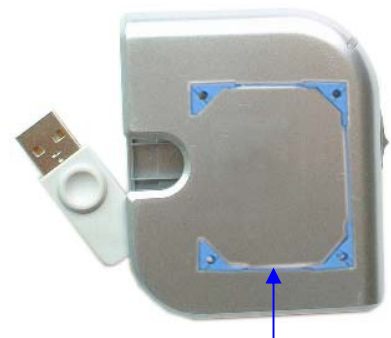

The New O'TOSTORE EU-P10T/SU-P10T USB 2.0 Drivemate digital Wallet

More than just an HDD, the new O'TOSTORE Drivemate is a data wallet for your new lifestyle. Perfect for storing MP3s, photos and even entire movies, the Drivemate's USB 2.0 connector plugs right into a set-top box in a hotel room or a notebook computer on a plane, allowing you to easily enjoy stored entertainment, music, photos or movies virtually anywhere. Designed for users who need quick access to extra storage but don't want to carry around a full-size enclosure, the new

O'TOSTORE 1" USB 2.0 Drivemate delivers massive storage capacity, blazing fast data transfer speed, superior impact resistance and hardware encryption all in a tiny package. The compact Drivemate eliminates hunting for and carrying easily lost cables with its captive USB 2.0 cable management system. Its innovative internal shock absorber protects your data and hard drive against drops, bumps, violent motion and other accidents; and the write-protection button prevents overwriting of data due to accidental copying. To update data on a host with data stored on the Drivemate, just pull out the cable, plug it in and let the bundled Synchronization software take over.

Internal Shock Absorber

Secure Key

For security-sensitive users, the Drivemate EU-P10T encrypted model protects your non-public data from thieves and hackers with Enova X-Wall XO-64 encryption ASIC. Unlike

Combined with the Secure Key, a physical key that contains the "secret key" necessary for encryption and decryption operations, the Drivemate provides unsurpassed security for your sensitive data. The hard drive must be partitioned and formatted using the Secure Key the first time the hard drive is used. When complete all the data stored on the hard drive is associated with the unique Secure Key. This means only a Secure Key containing the identical "secret key" can be used for authentication and decryption of the hard drive at power up.